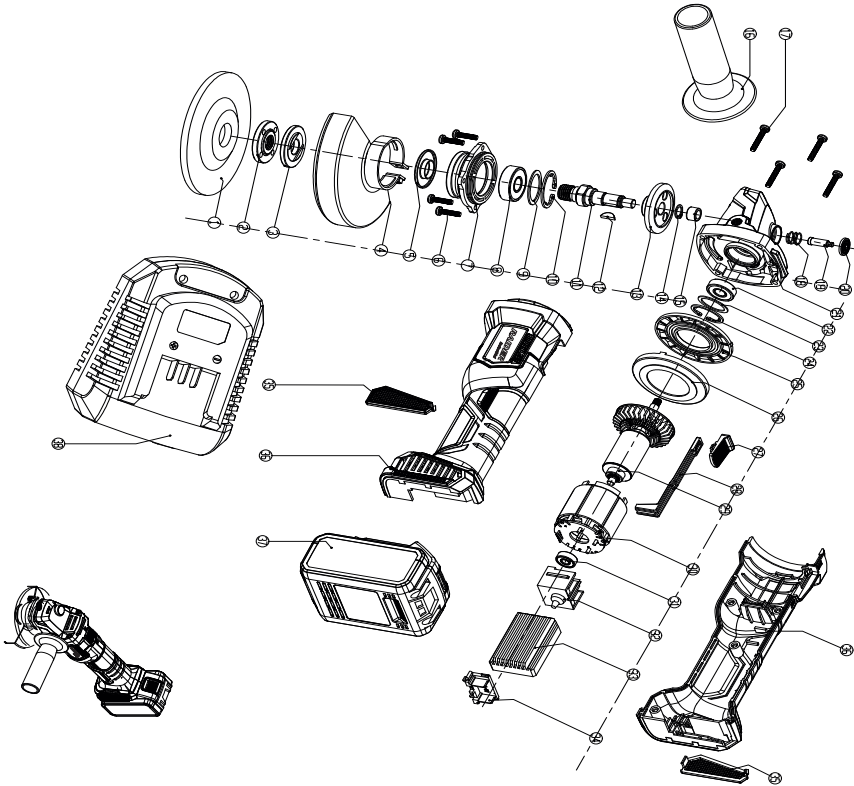

RDI-AGB61 Set Exploded View and spare parts list

1	920380114	Grinding wheel	1	Q235
2	6103810102	Pressure plate	1	45
3	6103810101	Upper Plate	1	45
4	646810011	Coverl	1	Q235
5	630810011	Dust cover	1	Q235
6	663401202	Tool screw	4	20
7	645010011	Cover	1	ZAL512
8	665261011	Deep groove ball bearings	1	IGR15
9	630810031	Waveform gasket	1	65NIN
10	630810041	Bend with perforated shaft	1	65NIN
11	620810011	Output axis	1	40Cr
12	665081001	Semi-round key	1	40Cr
13	6103810103	Big gear	1	40Cr
14	664300001	Shaft gear	1	65mm
15	665808001	Roller bearings	1	IGR15
16	580810101	Handle	1	4
17	661402501	Self-propelled screw	4	20
18	6650810011	Shaft lock spring	1	65mm
19	6650810011	Shaft lock pin	1	40Cr
20	550810101	Shaft lock cap	1	PA6-6F30
21	6450810031	Head shell	1	ZAL512
22	665808001	Deep groove ball bearings	1	Q235
23	630810041	gasket	1	65mm
24	666140001	circclip	1	PA6-6F30
25	550810201	Wind guide	1	PA6-6F30
26	550810301	Switch push	1	PA6-6F30
27	550810401	Brushless motor rotor	1	PA6-6F30
28	550810501	Switching lever	1	PA6-6F30
29	727118001	Brushless motor stator	1	1
30	727118001	Deep groove ball bearings	1	1
31	6662606001	switch	1	1
32	739810011	Control panel	1	1
34	550210701	Large body bracket	1	PA6-6F30
35	550810601	Deactivator cover(left and right wind Windows)	1	PA6-6F30
36	510810101	Shell	1	PA6-6F30
37	536209011	Battery pack	1	1
38	739215901	Charger	1	1